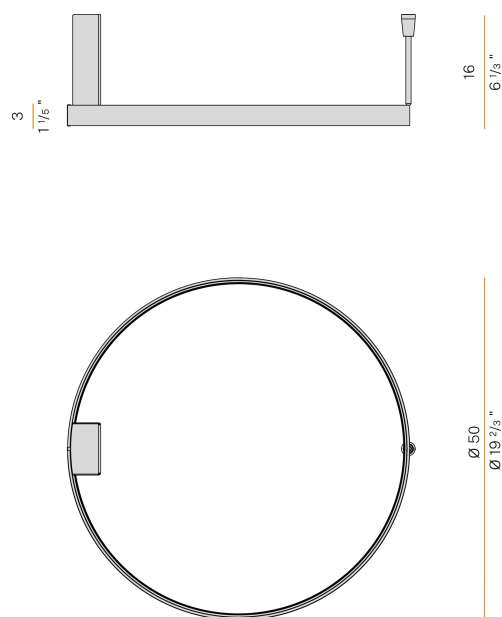

PANZERI

Zero Round

220-240V AC dimmable (DALI/Push DIM)

P03319.050.0402

 mat brass

Data sheet

CODE	P03319.050.0402
SYSTEM POWER CONSUMPTION	29W
EFFICACY	70.31lm/W
LIGHT SOURCE	LED
LIGHT SOURCE LIFETIME	L70 (B50) 60.000h
COLOUR TEMPERATURE	3000K Ra>90
LIGHT DISTRIBUTION	diffused
POWER SUPPLY	220-240V AC
FREQUENCY	50/60Hz
ELECTRICAL CONFIGURATION	dimmable (DALI/Push DIM)
DRIVER	integrated included
NOMINAL LUMINOUS FLUX	2835lm
LUMEN OUTPUT	2039lm
EFFICIENCY	71.9%
WEIGHT	1,41 Kg
PROTECTION DEGREE	IP20
COLOUR TOLLERANCES	SDCM 3
PACKING DIMENSIONS	58,0 x 58,0 x 10,0 cm

Ceiling or wall lighting fixture for interiors, with direct and indirect light emission.
Pickled sheet metal ceiling or wall bracket in polyacrylic paint.
Pickled sheet metal wall plate in polyacrylic paint.
Bended extruded aluminium structure in white, black, bronze, mat brass or titanium polyacrylic paint.
Extruded polycarbonate diffuser with opaline finish.

Technical drawing

Application

Polar diagram